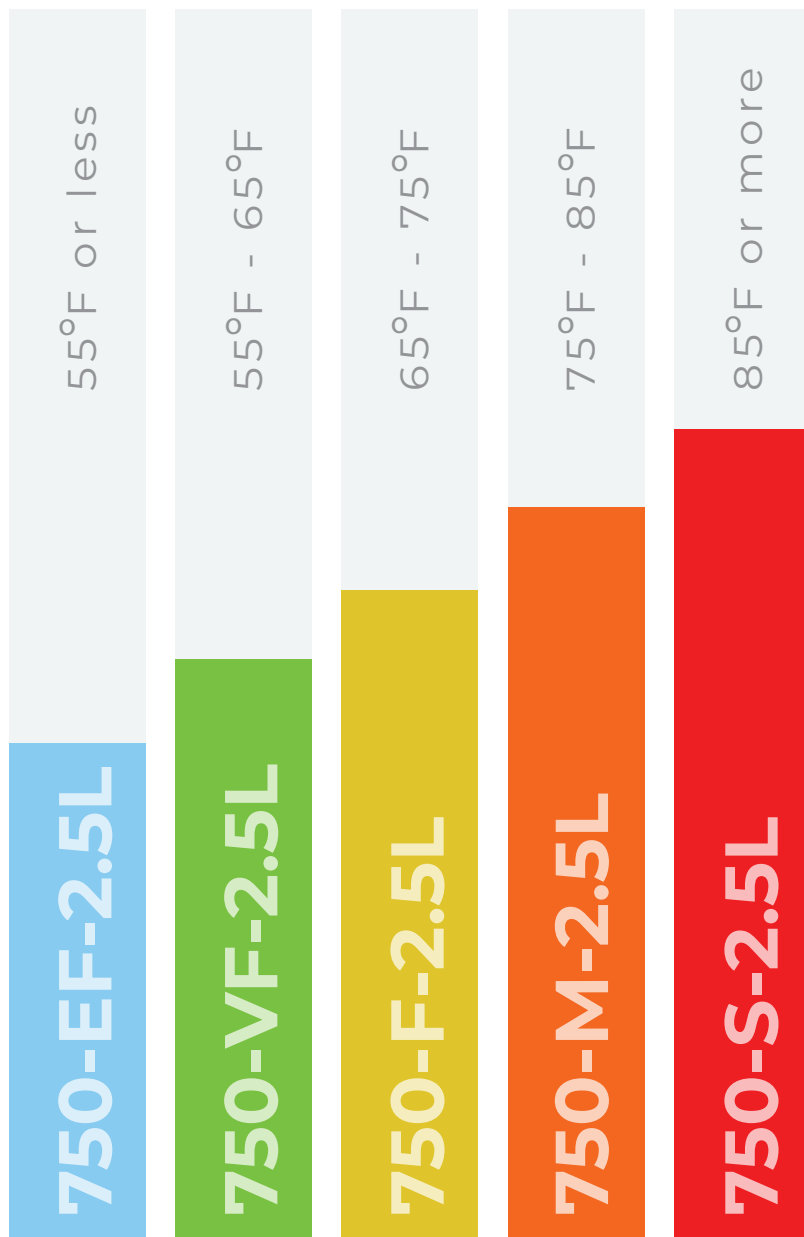

# ACTIVATORS 7550 SERIES

## TRUE PERFORMANCE ACTIVATOR TEMPERATURE GAUGE

**Please refer to the following temperature chart to determine the most suitable activator for your setup.**

**\*\*The temperatures referred to are in Fahrenheit.**